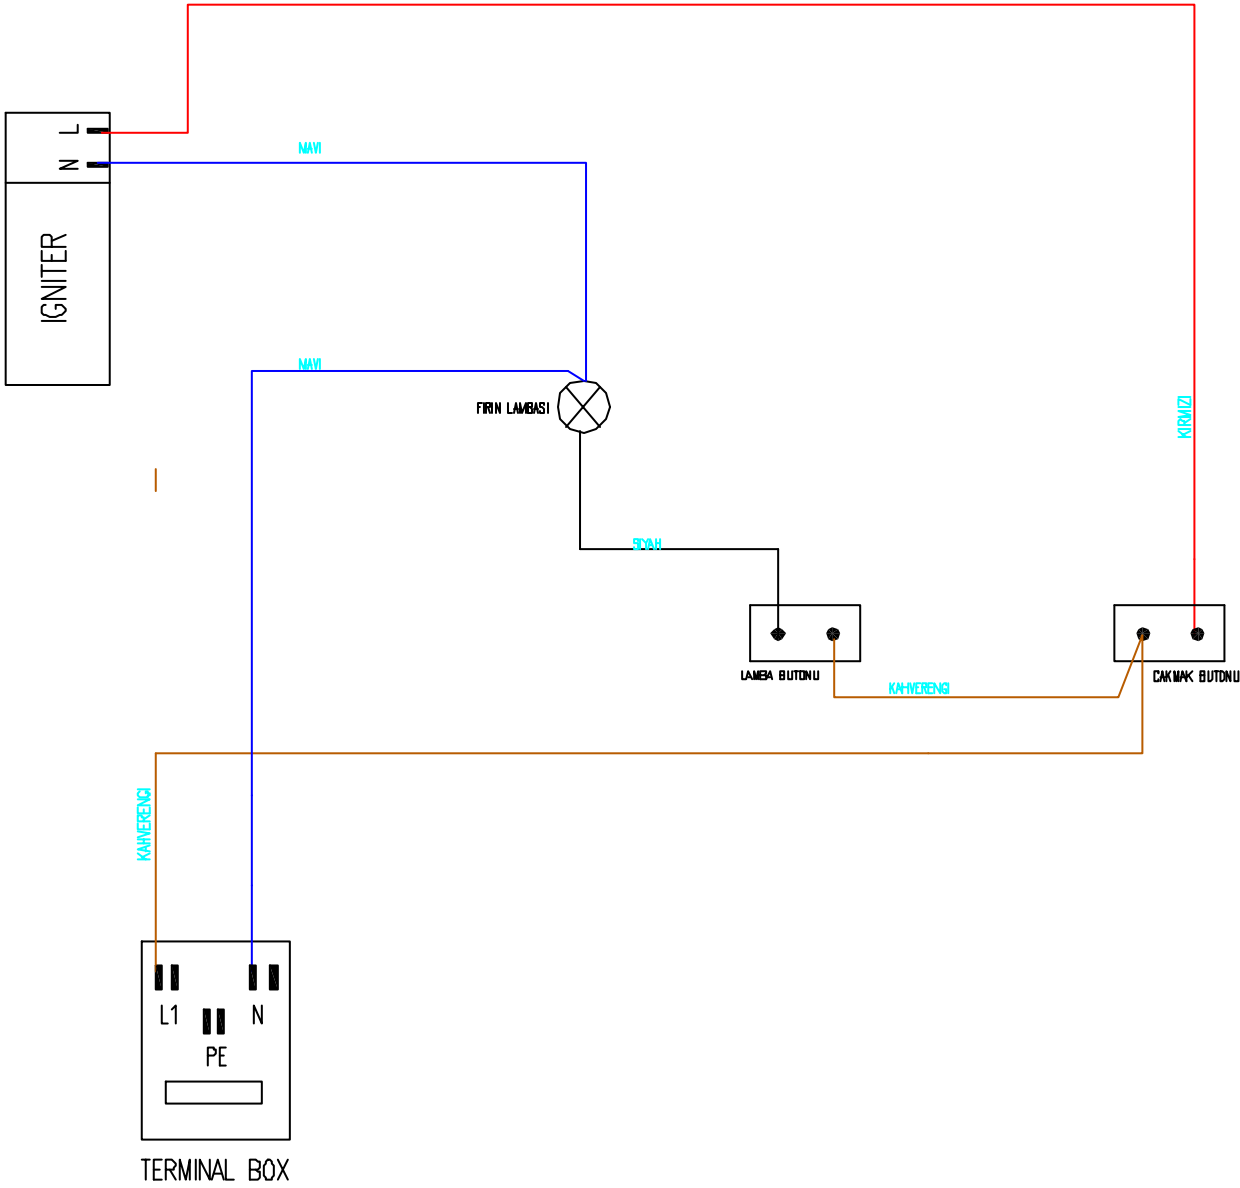

| TURKCE | ENGLISH |
|--------------|------------|
| MAVI | BLUE |
| SIYAH | BLACK |
| KIRMIZI | RED |
| SIYAHBEYAZ | BLACKWHITE |
| KAHVE | BROWN |
| BEYAZ | WHITE |
| MOR | PURPLE |
| GRİ | GREY |
| PENBE | PINK |
| KIRMIZIBEYAZ | REDWHITE |
| MAVIBEYAZ | BLUEWHITE |
| KAHVEBEYAZ | BRDWNWHITE |

TERMINAL BOX